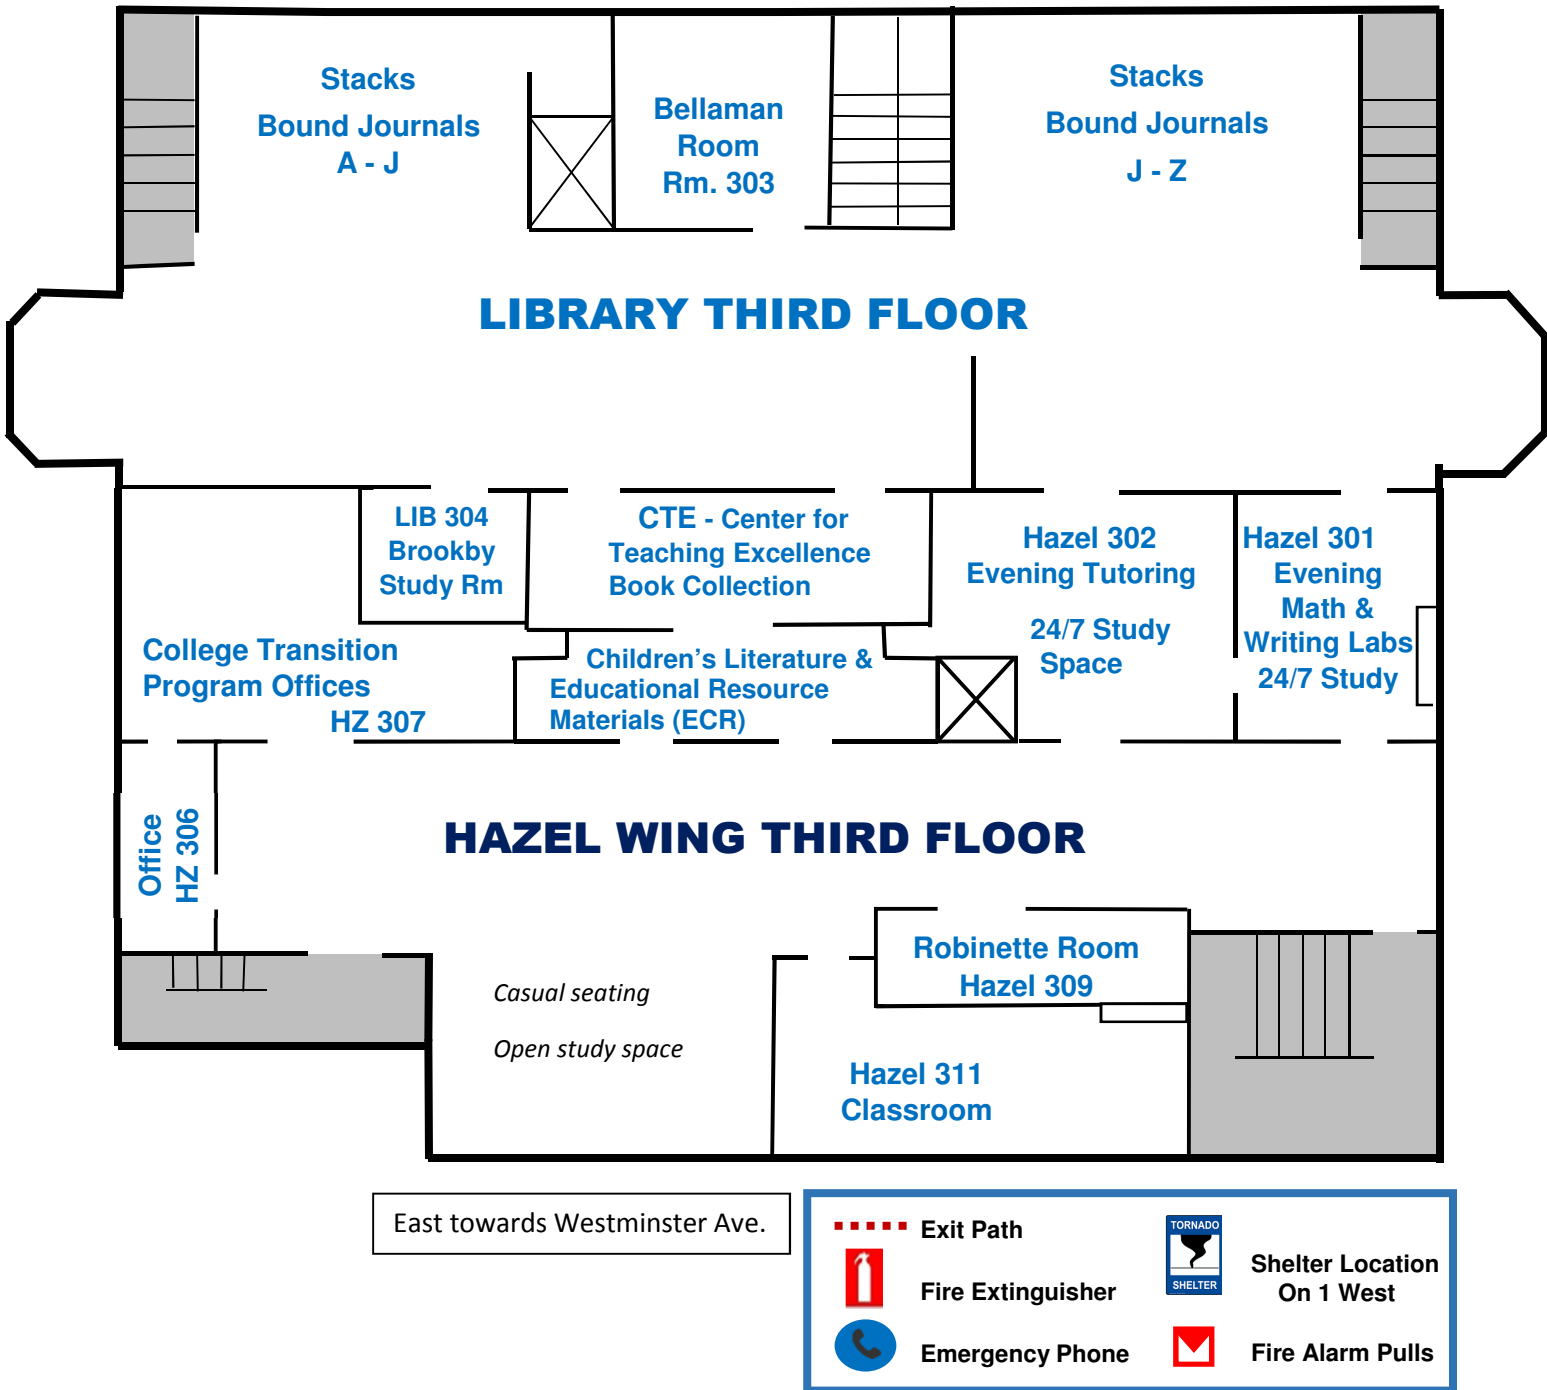

Reeves Library / Hazel Wing

Emergency Map

GROUND LEVEL

1 EAST and 1 WEST

	Exit Path		Shelter Location On 1 West
	Fire Extinguisher		Fire Alarm Pulls
	Emergency Phone		

Reeves Library Emergency Map

REEVES SECOND FLOOR

Main Service Area

	Exit Path		Shelter Location On 1 West
	Fire Extinguisher		Fire Alarm Pulls
	Emergency Phone		

Reeves Library / Hazel Wing 3rd floor Emergency Map

Reeves Library

4th floor Emergency Map

REEVES FOURTH FLOOR

BASEMENT LEVEL