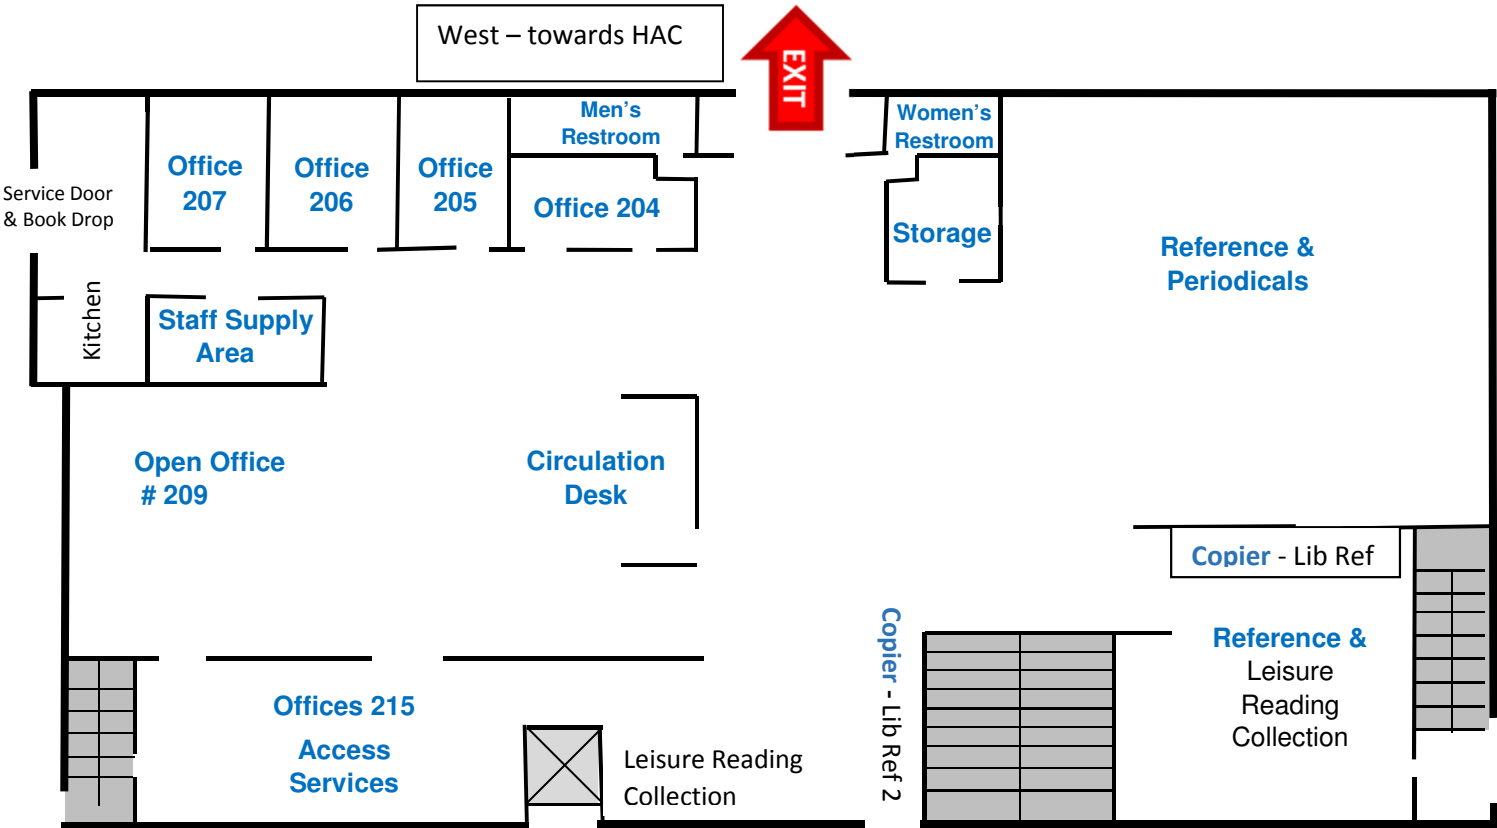

Reeves Library / Hazel Wing

Emergency Map

GROUND LEVEL

1 EAST and 1 WEST

	Exit Path		Shelter Location On 1 West
	Fire Extinguisher		Fire Alarm Pulls
	Emergency Phone		

Reeves Library Emergency Map

REEVES SECOND FLOOR

Main Service Area

	Exit Path		Shelter Location On 1 West
	Fire Extinguisher		Fire Alarm Pulls
	Emergency Phone		

Reeves Library / Hazel Wing 3rd floor Emergency Map

Reeves Library

4th floor Emergency Map

REEVES FOURTH FLOOR

BASEMENT LEVEL