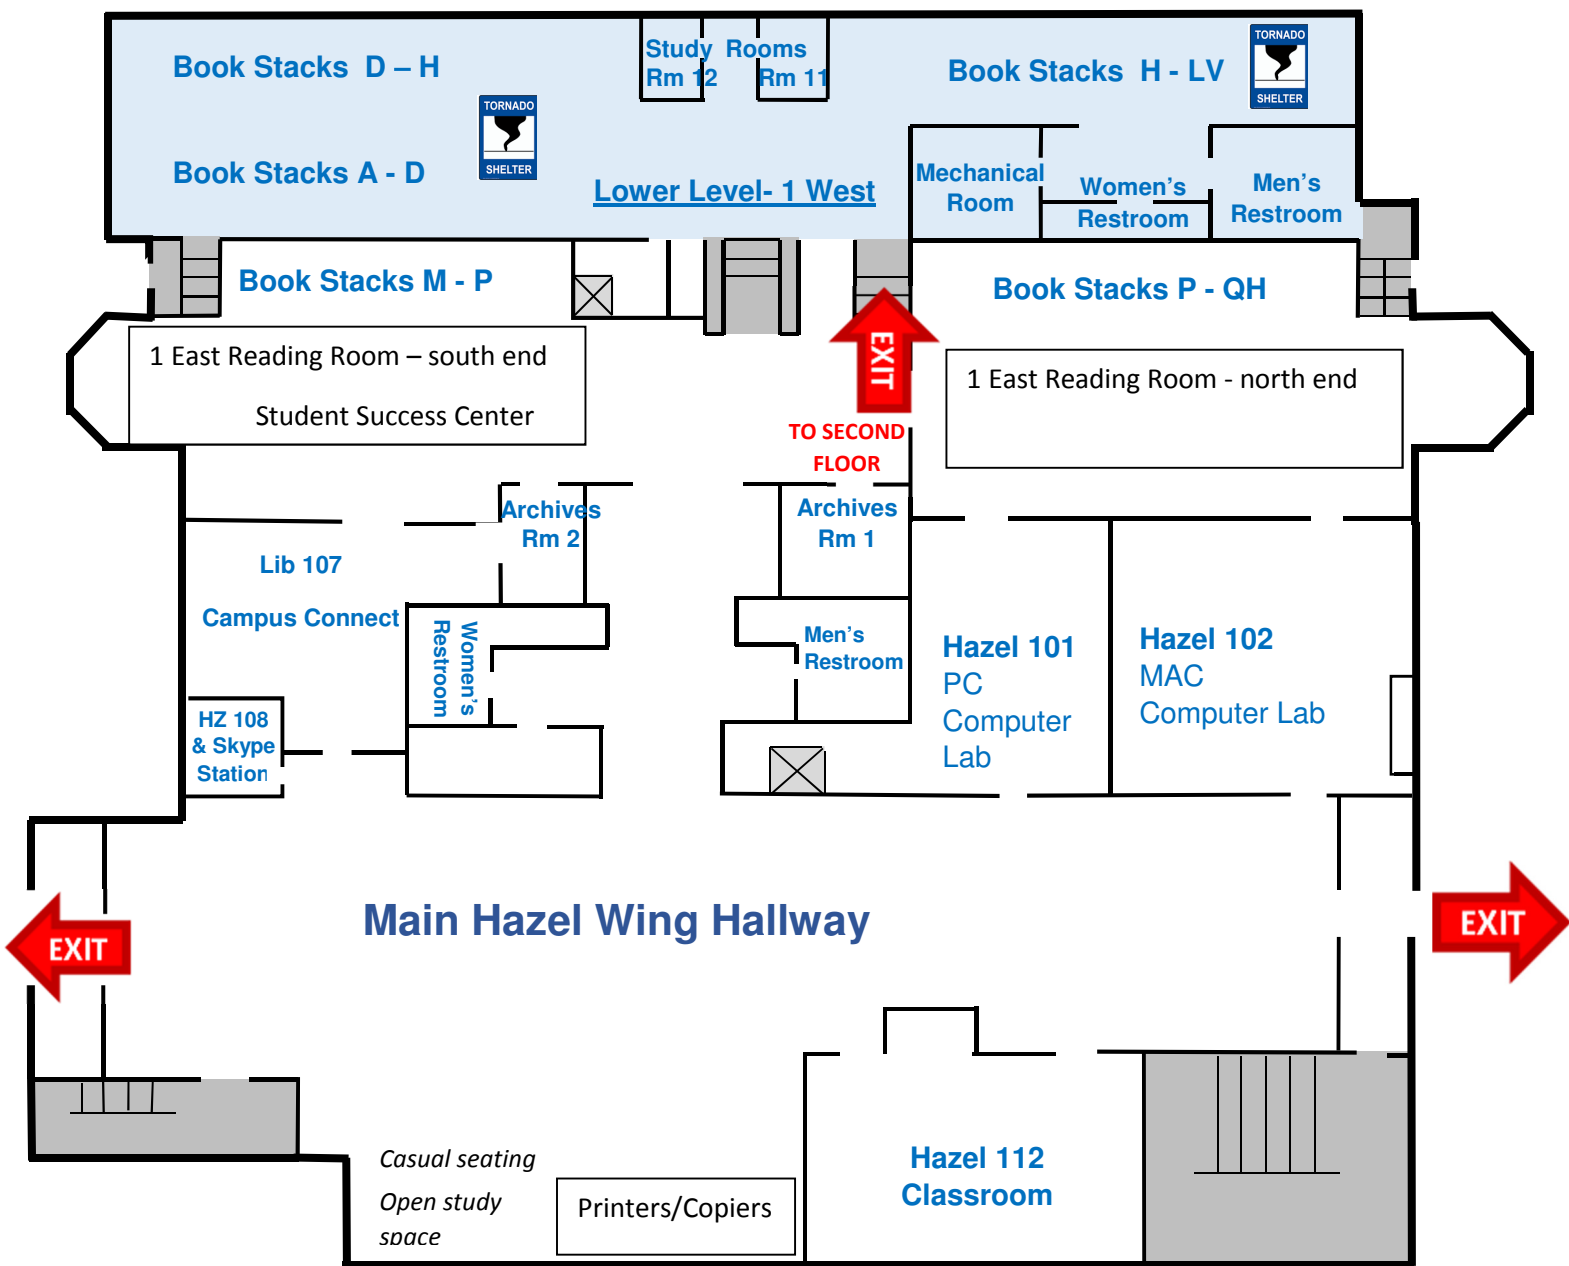

Reeves Library / Hazel Wing

Emergency Map

GROUND LEVEL

1 EAST and 1 WEST

	Exit Path		Shelter Location On 1 West
	Fire Extinguisher		Fire Alarm Pulls
	Emergency Phone		

Reeves Library Emergency Map

REEVES SECOND FLOOR

Main Service Area

	Exit Path		Shelter Location On 1 West
	Fire Extinguisher		Fire Alarm Pulls
	Emergency Phone		

Reeves Library / Hazel Wing 3rd floor Emergency Map

Reeves Library

4th floor Emergency Map

REEVES FOURTH FLOOR

BASEMENT LEVEL